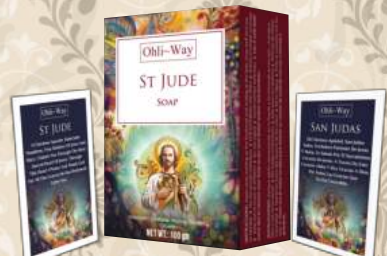

St Jude/San Judas

Weight - 100 Grams
Colour - Green
TFM - 76% GRADE L

Intention: Remove Obstacles
Positivity, Growth,