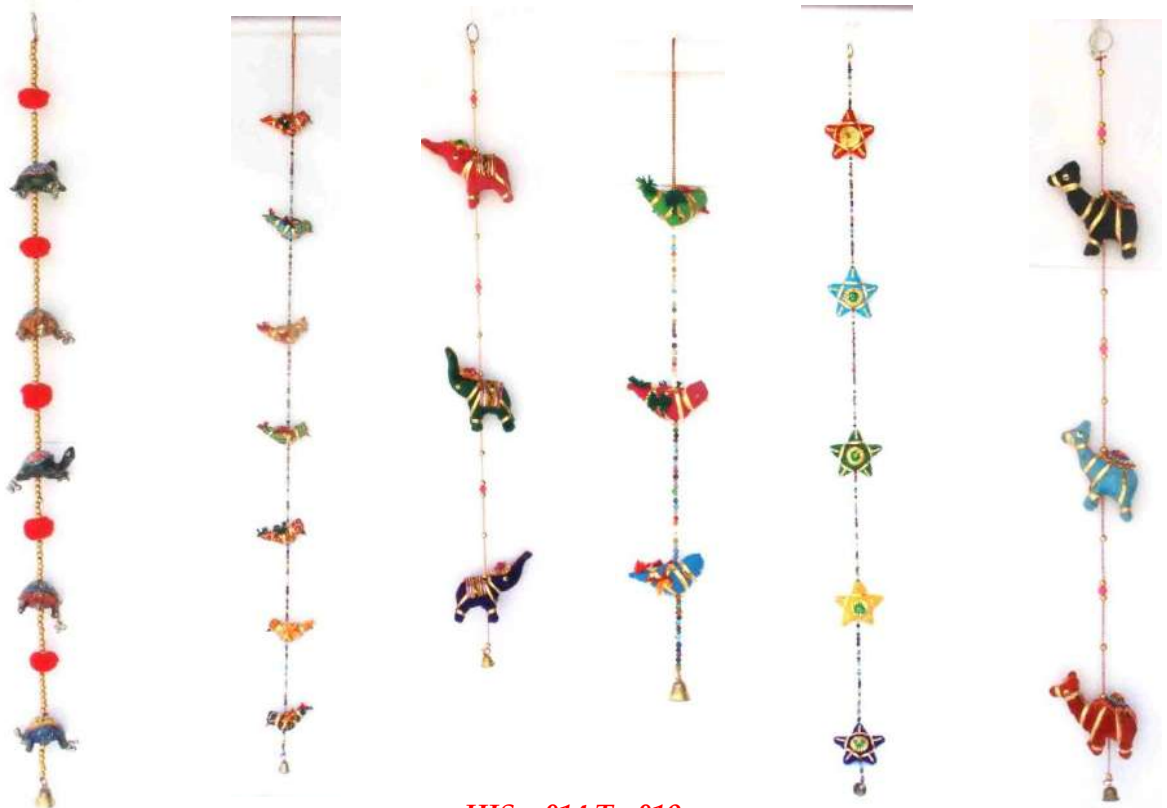

**EJ #12**

**EJ #11**

**Dhanvarsha Box**

**Kuber Bhandari Box**

**Wooden Frame - Yantra Big/ Small  
Size - 25x25 Cm  
20x20 Cm**

**Iron Copper Plated Sun  
Size - 20, 15 & 10 Cm**

**Metal pyramid**

**Rudraksh Mala  
Size: 4/6/8/10 mm**

# Hanging Items

HIS - 014 To 019  
*Cotton Hanging In Assorted Designs*

*Paper Star Lamp In Assorted Design*

*Cotton Wall Hanging In Assorted Design, Size - 1  
Meter*