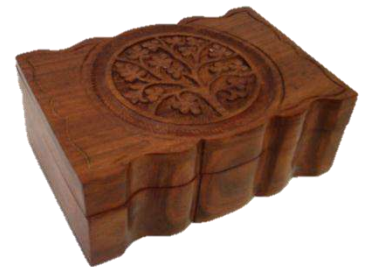

IBA - 4
Wooden Tree Of Life Box
Size - 9x6" & 4x6"